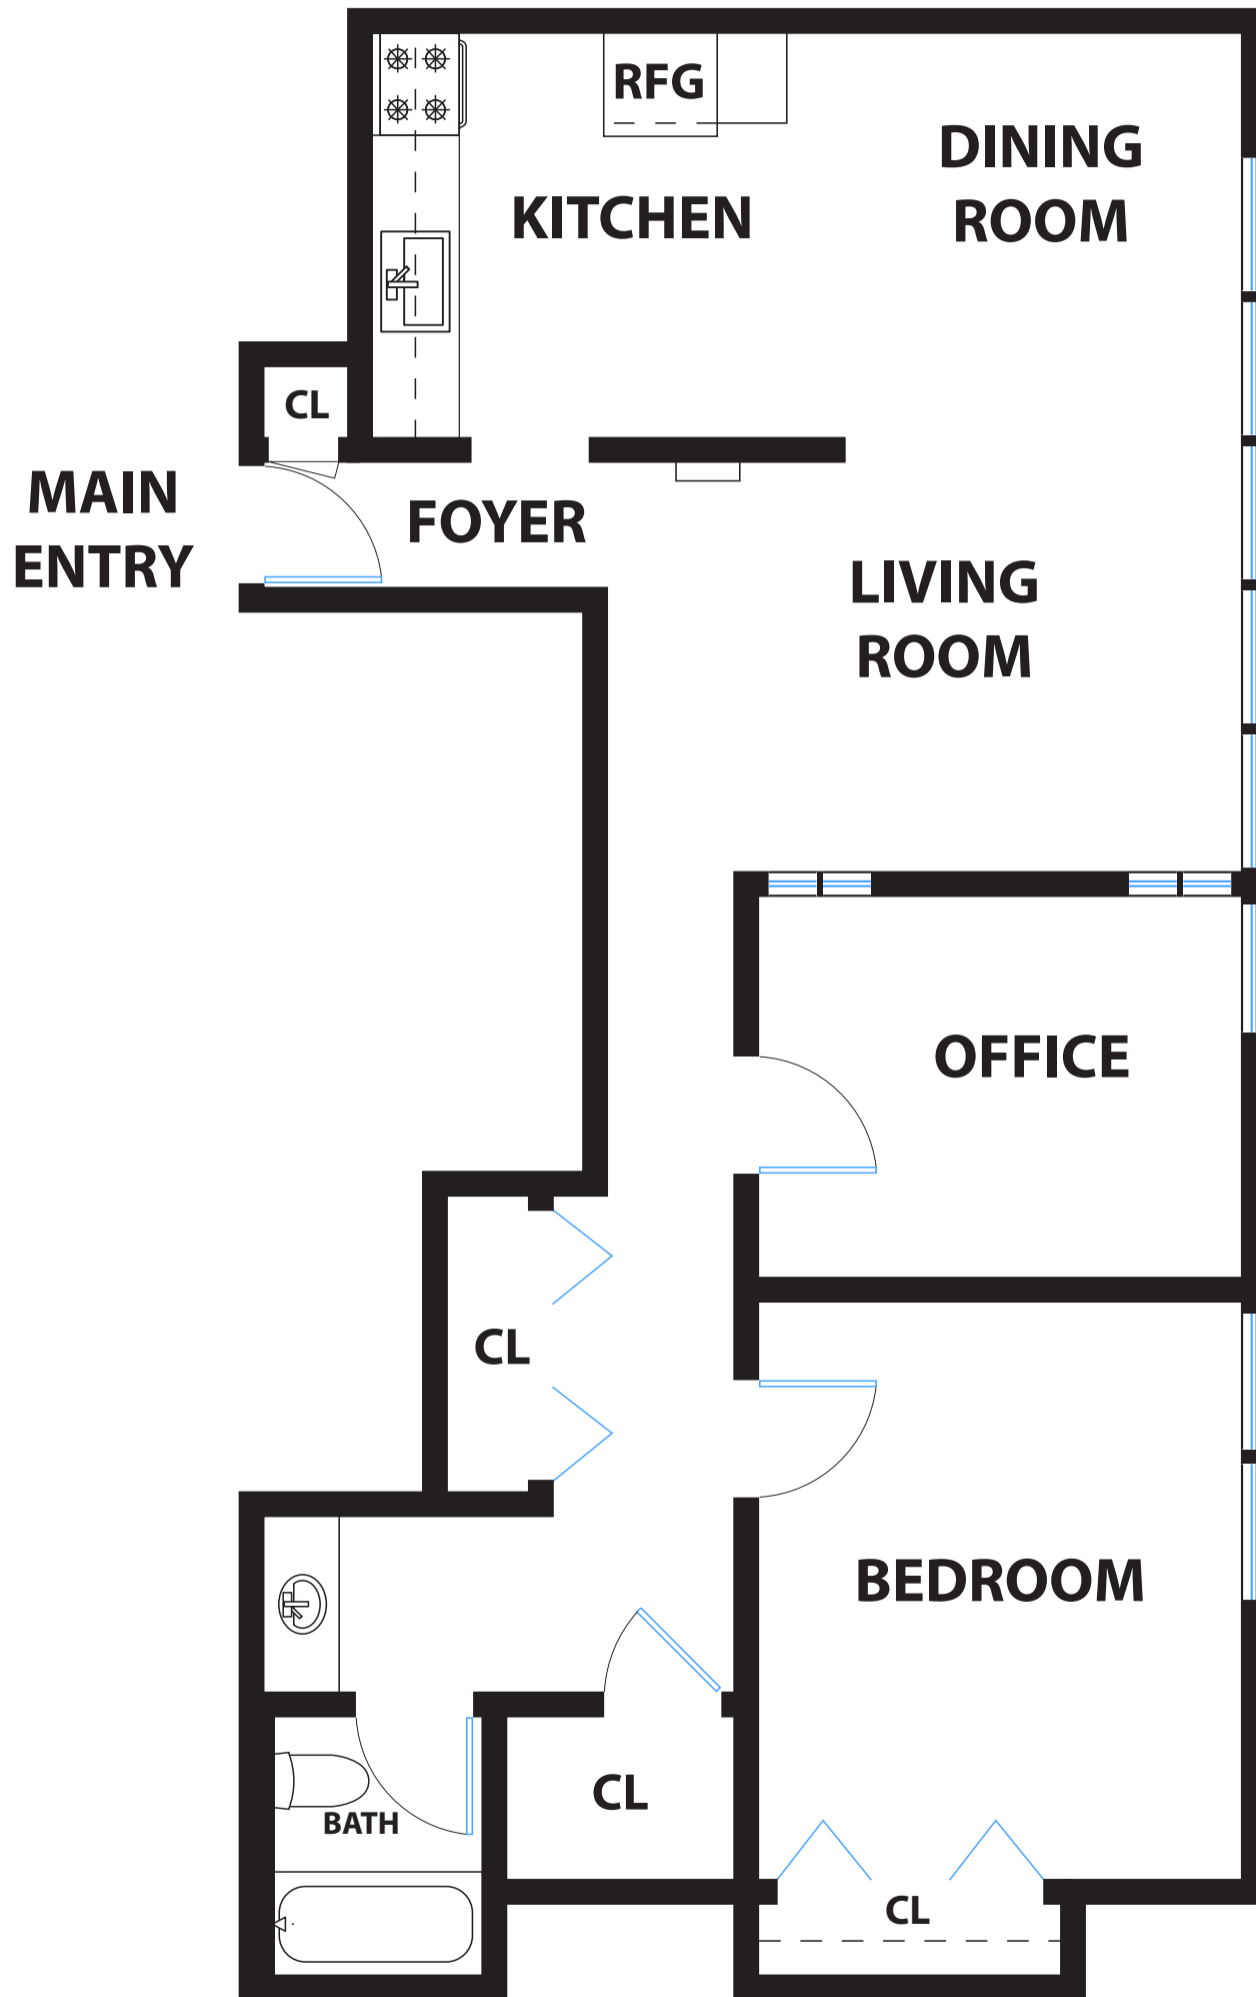

# COMPASS 193 MONTECITO AVENUE #203

OAKLAND

**PRESENTED BY : ELLEN DIAMOND / LISA CARTOLANO**

**DRE# : 01827789 / 01715440**

DISCLAIMER: RENDERING BY OPEN HOMES PHOTOGRAPHY. ALL MEASUREMENTS ARE APPROXIMATE AND MAY NOT BE EXACT.  
DO NOT RELY ON THE ACCURACY OF THIS FLOOR PLAN WHEN DETERMINING THE PRICE OF A PROPERTY OR MAKING DECISIONS  
REGARDING BUYING OR SELLING OF PROPERTIES WITHOUT INDEPENDENT VERIFICATION.